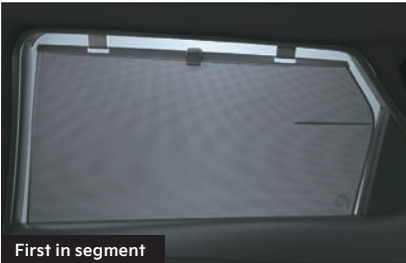

Rear Door Sunshade Curtain

First in segment

Protects you from direct sunlight for a soothing journey