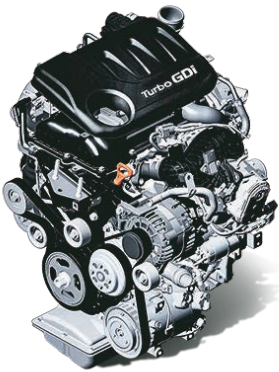

Refined 1.5 CRDi VGT Diesel Engine

 Power
116 ps/ 4 000 rpm

 Torque
250 Nm/ 1 500-2 750 rpm

6 Speed iMT

6 Speed Advance AT

Powerful 1.0 T - GDi Petrol Engine

 Power
120 ps/ 6 000 rpm

 Torque
172 Nm/ 1 500-4 000 rpm