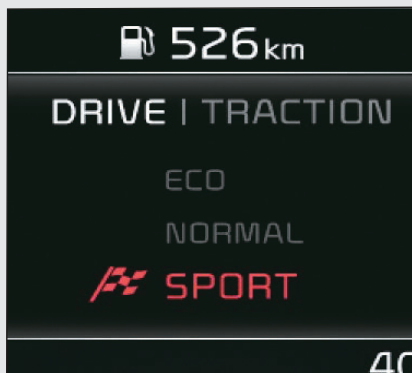

First in segment

Protects you from direct sunlight for a soothing journey

10.7 cm (4.2") Color Instrument Cluster

Offers detailed car information so that you are always in charge

Smart Pure Air Purifier with Virus & Bacteria Protection#

First in world

Ensures you breathe the cleanest of air inside

392 l Boot Space**

Is for easy access. It is spacious enough to accommodate luggage for a weekend trip

Powered to stay ahead

Available in a variety of engine and transmission options, the Kia Sonet is designed to not just look like a SUV but be one. Armed to the teeth with state-of-the-art technology, it is ready to dazzle you inside out.

Powered to stay ahead

Paddle Shifters for an Engaging Drive

Adds sportiness and thrill to your drive and takes your driving experience to new heights

Drive Modes & Traction Control

Enables you to conquer every terrain with effortless drivability

Intelligent Manual Transmission (iMT)

Allows you to enjoy a revolutionary clutch-less manual transmission which is effortless, yet fun to drive

Remote Engine Start

Comes with the convenience of remote start and sets new trends in innovation