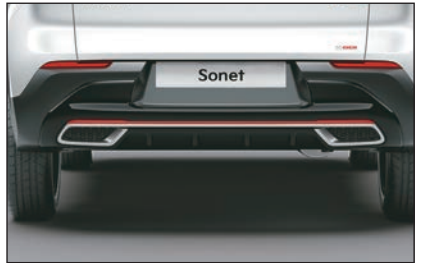

Dual Muffler Design

Adds sportiness and makes the car look like a design marvel