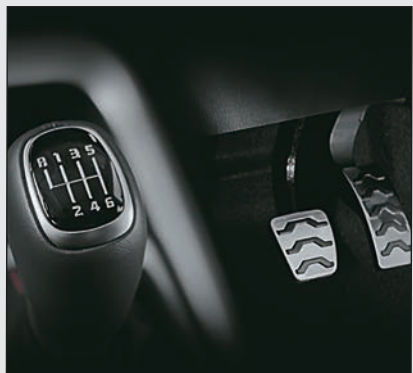

Powered to stay ahead

Paddle Shifters for an Engaging Drive

Adds sportiness and thrill to your drive and takes your driving experience to new heights

Drive Modes & Traction Control

Enables you to conquer every terrain with effortless drivability

Intelligent Manual Transmission (iMT)

Allows you to enjoy a revolutionary clutch-less manual transmission which is effortless, yet fun to drive

Remote Engine Start

Comes with the convenience of remote start and sets new trends in innovation