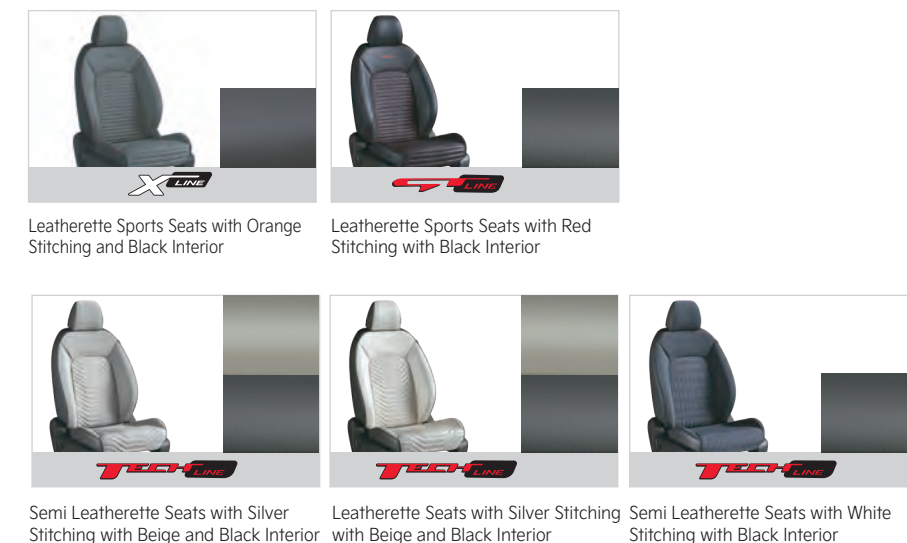

Interior Colors & Seat Patterns