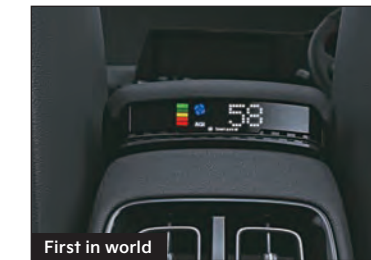

Smart Pure Air Purifier with Virus & Bacteria Protection*

First in world

Ensures you breathe the cleanest of air inside