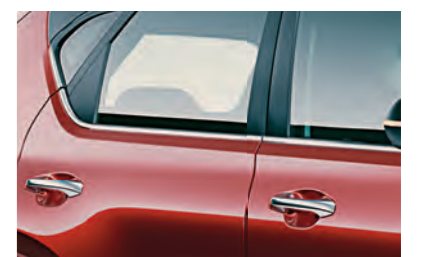

DUAL MUFFLER DESIGN

Adds sportiness and makes the car look like a design marvel

ROLL BAR STYLE ROOF WITH DUAL TONE

Enhances the playfulness of the car

CHROME BELT LINE & CHROME DOOR HANDLES

Lend magnetic appeal and flawless styling